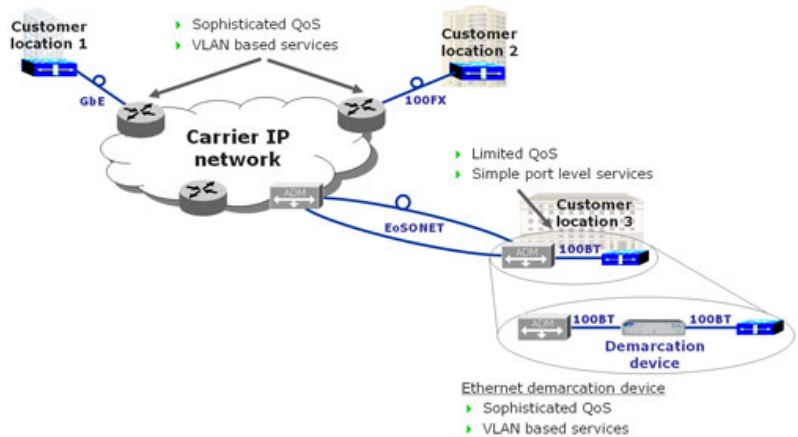

METROPOLITAN ETHERNET

The most flexible and scalable transmission technology today is Ethernet. Our Optical Network is ready to go to work for you today.

OPTICAL+ETHERNET TECHNOLOGY

At ISI, we have designed a Metropolitan Area Network capable of delivering protocol agnostic and scalable bandwidth allocation for our customers. Our Optical+Ethernet platform lets customers expand capacity and rapidly deploy premium services across our MAN/WAN infrastructure at a minimum cost. We believe one size does not fit all.

Individual customers have individual needs, which is why our services can be tailored to your specific requirements. Our Ethernet Demarcation technology is already Metropolitan Ethernet Forum (MEF) compliant, with a host of management reporting tools available to our customers.

Convergence Outside the Office

Telecommunications services don't have to be expensive. Most applications which are commonly used today in business are IP based connectivity. Today, IP networks carry Voice, Video, Open Systems Data, Mainframe Data, Images, Data Files, and much more. Why change your data just to send it to another location? Keep it IP. Since we are not converting your IP data to conform to some old transmission protocol, we can do it for less, and hand you an Ethernet interface on both ends of your connection.

Now that is what customers have been asking for, and we can deliver it today.

FEATURES AND BENEFITS

- Etherjack® demarcation adds intelligence to Ethernet services – provides CSU/DSU or Smart-jack® function for Ethernet services
- High speed connectivity for LAN extension and grid computing
- Supports point-to-point, linear add/drop, rings, and mesh
- Transport capacity: up to 80 wavelengths up to 40 Gbit/s each